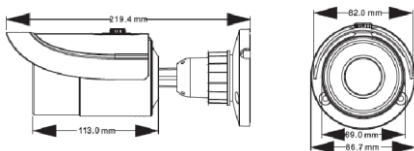

Features

- WQHD IR camera
- 1/3" 4MP CMOS sensor, 25/30fps
- H.265 / Enhanced H.264 compression
- 3 independent video streams
- f=3.6mm fixed iris lens
- ~20m IR illumination range
- IP66 weather proof
- Power over Ethernet, PoE
- True day & night operation with auto IR-cut filter
- ONVIF Profile S

Dimensions

Unit: mm

Specifications

MODEL		MP451E-HD
VIDEO	IMAGE SENSOR	1/3" 4MP CMOS Sensor
	RESOLUTION	2560 x 1440 / 2304 x 1296 / 1920 x 1080 (1080p) / 1280 x 720 (720p) / D1 / CIF / 480 x 240
	FRAME RATE	Up to 25/30fps
	MINIMUM ILLUMINATION	0.0 Lux, IR ON, ~20m
	LENS	f=3.6mm Fixed Iris Lens
	AUTO IR-CUT FILTER	Yes
	VIDEO SETTINGS	Brightness/Contrast/Saturation, Region Of Interest Coding, Wide Dynamic, Sharpness, Noise Reduction
AUDIO	INPUT	1 ch
CONNECTIVITY	NETWORK INTERFACE	RJ-45
	NETWORK PROTOCOL	TCP/IP, UDP, DHCP, NTP, RTSP, PPPoE, DDNS, SMTP, FTP
	DYNAMIC IP	sureLINK, DDNS
	VIDEO MAIN STREAM RESOLUTION	2560 x 1440 / 2304 x 1296 / 1920 x 1080 / 1280 x 720
	VIDEO SUB STREAM 1 RESOLUTION	1280 x 720 / D1 / CIF
	VIDEO SUB STREAM 2 RESOLUTION	D1 / CIF / 480 x 240
	CONCURRENT USERS	10 (Independent)
	WEB SERVER	Built-in
COMPRESSION	VIDEO COMPRESSION	H.265, Enhanced H.264
	VIDEO STREAMING	3 Independent Streams
POWER	POWER IN	12V DC / PoE
	MAX. RATING	2.5W / 6W (IR On)
OPERATING ENVIRONMENT	AMBIENT TEMPERATURE	-20°C - 50°C
	RELATIVE HUMIDITY	10 ~ 90% (No Condensation)
MECHANICAL DESIGN	WEATHER PROOF	IP66
	NET WEIGHT	0.6kg