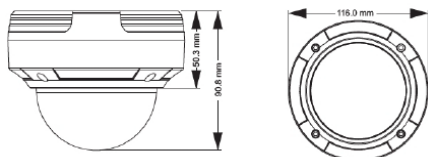

## Features

- WQHD HD IR dome
- 1/3" 4MP CMOS sensor, 25/30fps
- H.265 / Enhanced H.264 compression
- 3 independent video streams
- f=3.6mm fixed iris lens
- ~15m IR illumination range
- IP66 weather proof
- Power over Ethernet, PoE
- True day & night operation with auto IR-cut filter
- ONVIF Profile S

## Specifications

MODEL		MP421E-HD
VIDEO	IMAGE SENSOR	1/3" 4MP CMOS Sensor
	RESOLUTION	2560 x 1440 / 2304 x 1296 / 1920 x 1080 (1080p) / 1280 x 720 (720p) / D1 / CIF / 480 x 240
	FRAME RATE	Up to 25/30fps
	MINIMUM ILLUMINATION	0.0 Lux, IR ON, ~15m
	LENS	f=3.6mm Fixed Iris Lens
	AUTO IR-CUT FILTER	Yes
	VIDEO SETTINGS	Brightness / Contrast / Saturation, Region Of Interest Coding, Wide Dynamic, Sharpness, Noise Reduction
AUDIO	INPUT	1 ch
CONNECTIVITY	NETWORK INTERFACE	RJ-45
	NETWORK PROTOCOL	TCP/IP, UDP, DHCP, NTP, RTSP, PPPoE, DDNS, SMTP, FTP
	DYNAMIC IP	sureLINK, DDNS
	VIDEO MAIN STREAM RESOLUTION	2560 x 1440 / 2304 x 1296 / 1920 x 1080 / 1280 x 720
	VIDEO SUB STREAM 1 RESOLUTION	1280 x 720 / D1 / CIF
	VIDEO SUB STREAM 2 RESOLUTION	D1 / CIF / 480 x 240
	CONCURRENT USERS	10 (Independent)
	WEB SERVER	Built-in
COMPRESSION	VIDEO COMPRESSION	H.265, Enhanced H.264
	VIDEO STREAMING	3 Independent Streams
POWER	POWER IN	12V DC / PoE
	MAX. RATING	2.5W / 4W (IR On)
OPERATING ENVIRONMENT	AMBIENT TEMPERATURE	-20°C - 50°C
	RELATIVE HUMIDITY	10 ~ 90% (No Condensation)
MECHANICAL DESIGN	WEATHER PROOF	IP66
	VANDAL RESISTANT	Yes
	NET WEIGHT	0.6kg

## Dimensions

Unit: mm