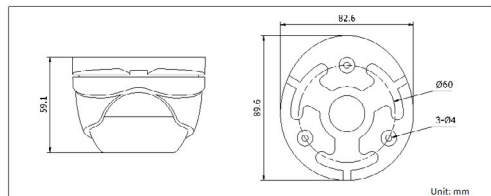

DS-2CE56C2T-IRM

HD720P Turbo HD Turret Camera

Key features

- HD720P Video Output
- Adopt HDTV Technology
- True Day/Night
- DNR, Smart IR
- 20m IR distance
- IP66 weatherproof

Dimensions

Accessories

Indoor/outdoor wall mount
DS-1272ZJ-110-TRS

Video balun
DS-1H18

Available models

DS-2CE56C2T-IRM

DS-2CE56C2T-IRM	
Camera	
Image Sensor	1/3" Progressive Scan CMOS
Effective Pixels	1280(H)*720(V)
Min. Illumination	0.01 Lux @(F1.2,AGC ON), 0 Lux with IR
Shutter Time	1/25(1/30) s to 1/50,000 s
Lens	3.6mm (2.8mm optional) Angle of View: 76.88°(3.6mm), 99.73°(2.8mm)
Lens Mount	M12
Angle Adjustment	Pan: 0 - 360°, Tilt: 0 - 90°, Rotation: 0 - 360°
Day & Night	ICR
Synchronization	Internal synchronization
Video Frame Rate	25 fps (PAL)
HD Video Output	1 Analog HD output
S/N Ratio	More than 52dB
General	
Working Temperature/ Humidity	-40 °C - 60 °C (-40 °F - 140 °F) Humidity 90% or less (non-condensing)
Power Supply	12 VDC
Power Consumption	Max. 3.5W
Weather Proof Ratings	IP66
IR Range	Up to 20m
Dimensions	89.6 × 59.1 mm (3.53" × 2.33")
Weight	400 g (0.88 lb)