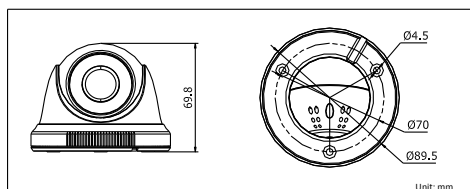

DS-2CE56C2T-IR

HD720P Turbo HD IR Turret Camera

Key features

- HD720P Video Output
- Adopt HDTV Technology
- True Day/Night
- DNR, Smart IR
- 20m IR distance
- IP66 weatherproof

Dimensions

Accessories

Indoor/outdoor wall mount
DS-1272ZJ-110-TRS

Video balun
DS-1H18

Available models

DS-2CE56C2T-IR

| DS-2CE56C2T-IR | |
|----------------------------------|---|
| Camera | |
| Image Sensor | 1/3" Progressive Scan CMOS |
| Effective Pixels | 1280(H)*960(V) |
| Min. Illumination | 0.01 Lux @(F1.2,AGC ON), 0 Lux with IR |
| Shutter Time | 1/25(1/30) s to 1/50,000 s |
| Lens | 2.8mm, 3.6mm, 6mm optional Angle of View: 74.6°(3.6mm), 92.6°(2.8mm), 49°(6mm) |
| Lens Mount | M12 |
| Angle Adjustment | Pan: 0 - 360°, Tilt: 0 - 75°, Rotation: 0 - 360° |
| Day & Night | ICR |
| Synchronization | Internal synchronization |
| Video Frame Rate | 25 fps (PAL) |
| HD Video Output | 1 Analog HD output |
| S/N Ratio | More than 62dB |
| General | |
| Working Temperature/ Humidity | -40 °C - 60 °C (-40 °F - 140 °F) Humidity 90% or less (non-condensing) |
| Power Supply | 12 VDC |
| Power Consumption | Max. 4W |
| Weather Proof Ratings | IP66 |
| IR Range | Up to 20m |
| Dimensions | 89.6 × 69.8 mm (3.52" × 2.75") |
| Weight | 280 g |