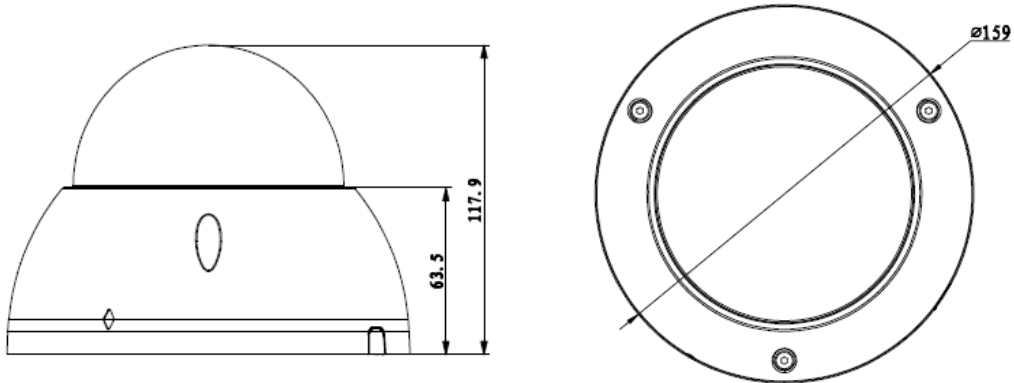

DH-IPC-HDBW5221E-Z

Dimensions (mm)

Accessory (optional)

PFA101	PFB302S	PFA152	PFB300C

Dahua Technology Co., Ltd.

1199 BinAn Road, Binjiang District, Hangzhou, China

Tel: +86-571-87688883

Fax: +86-571-87688815

Email: overseas@dahuatech.com

www.dahuasecurity.com

*Design and specifications are subject to change without notice.

© 2015 Dahua Technology Co., Ltd.