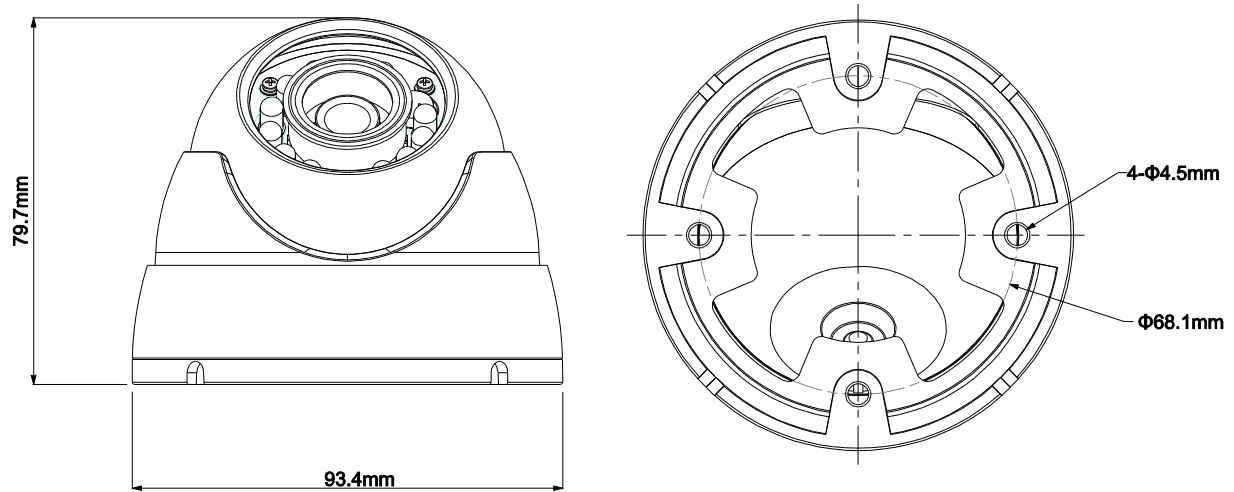

DH-HAC-HDW2221M

2.1Megapixel 1080P Water-proof WDR HDCVI IR Eyeball Camera

Features

- 1/2.7" 2.1Megapixel CMOS
- 25/30fps@1080P, 25/30/50/60fps@720P
- High speed, long distance real-time transmission
- HD and SD dual-output
- OSD Menu, control over coaxial cable
- WDR(120dB), Day/Night(ICR), AWB, AGC, BLC, 3DNR
- 3.6mm fixed lens (6mm optional)
- Max. IR LEDs length 30m, Smart IR
- IP67, DC12V

DH-HAC-HDW2221M

Technical Specifications

Model	DH-HAC-HDW2221MP	DH-HAC-HDW2221MN
Camera		
Image Sensor	1/2.7" 2.1Megapixel CMOS	
Effective Pixels	1928(H)×1088(V)	
Electronic Shutter	1.3s~1/30,000s	1s~1/30,000s
Video Frame Rate	25/30/50/60fps@720P; 25/30fps@1080P	
Synchronization	Internal	
Mini. Illumination	0.03Lux/F2.0, 0Lux IR on	
Video Output	1-channel BNC HDCVI high definition video output & 1-channel CVBS standard definition video output	
Camera Features		
Max. IR LEDs Length	30m, Smart IR	
Day/Night	Auto(ICR) / Color / B/W	
Backlight Compensation	120dB True WDR	
Noise Reduction	2D/3D	
OSD Menu	Multi-language	
Lens		
Focal Length	3.6mm (6mm optional)	
Angle of View	H: 90°(59.4°)	
Mount Type	M12	
General		
Power Supply	DC12V±25%	
Power Consumption	Max 4W	
Working Environment	-30°C~+60°C / Less than 95%RH (no condensation)	
Transmission Distance	Over 500m via 75-3 coaxial cable	
Ingress Protection	IP67	
Dimensions(W×D×H)	Φ93.4mm×79.7mm	
Weight	0.33kg	
Material	Metal	

DH-HAC-HDW2221M

Dimensions (mm)

Accessories (optional)

		
PFA13A	PFB204W	PFA152

Dahua Technology Co., Ltd.

1199 BinAn Road, Binjiang District, Hangzhou, China

Tel: +86-571-87688883

Fax: +86-571-87688815